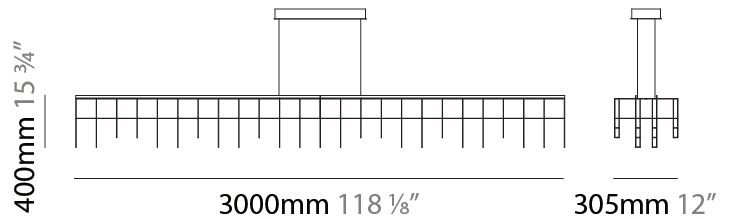

COSMOS SQUARE SUSPENSION

D1010051-

base number   LED Dimming   Color Temperature   Finish Options

1. To build a product code in our configurator select the specify button on the base model # product page
2. To build a manual product code on this datasheet choose from the options listed below in blue font and add the suffix to the base model #

GENERAL

Series: Cosmos Square
Partner: Quasar
Division: Design
Installation: Suspension
Product Type: Chandelier
Mounting Location: Ceiling

PHYSICAL

Shape: Square
Length (mm): 3000
Length (in): 118 1/8
Width (mm): 305
Width (in): 12
Height (mm): 400
Height (in): 15 3/4
Max. Overall Height (mm): 2450
Max. Overall Height (in): 94 1/2
Weight (kg): 16
Weight (lbs): 35.27
Fixture Finish: [NIC / BRA / BBR](#)
Fixture Material: Metal
Cable Details: 2000mm Cable
Upon Request: Custom Sizes Optional Dowlight upon request

ELECTRICAL

Number of Lamps: 258
Lamp Type: LED
Input Wattage (W): 155
Max. Wattage Per Lamp (W): 0.6
Dimming: [0-10V Dimming / Phase Dimming (120Vac Only)](#)
Driver Included: Yes
Driver Location: Integrated
Driver Type: Constant Voltage - Universal
Driver Class: Class 1
Input Voltage (V): 120 - 277
Output Voltage (V): 12

LED

Number of LEDs: 258
Color Temperature (°K): [2400 / 2800](#)
Max. Delivered Lumen (lm): 7740 (2800K)
CRI: >90 CRI
Lamp Life (hrs): 50000

OPTICAL

RATINGS AND CERTIFICATIONS

Certified By: Certified for North American Standards
IP rating: IP20